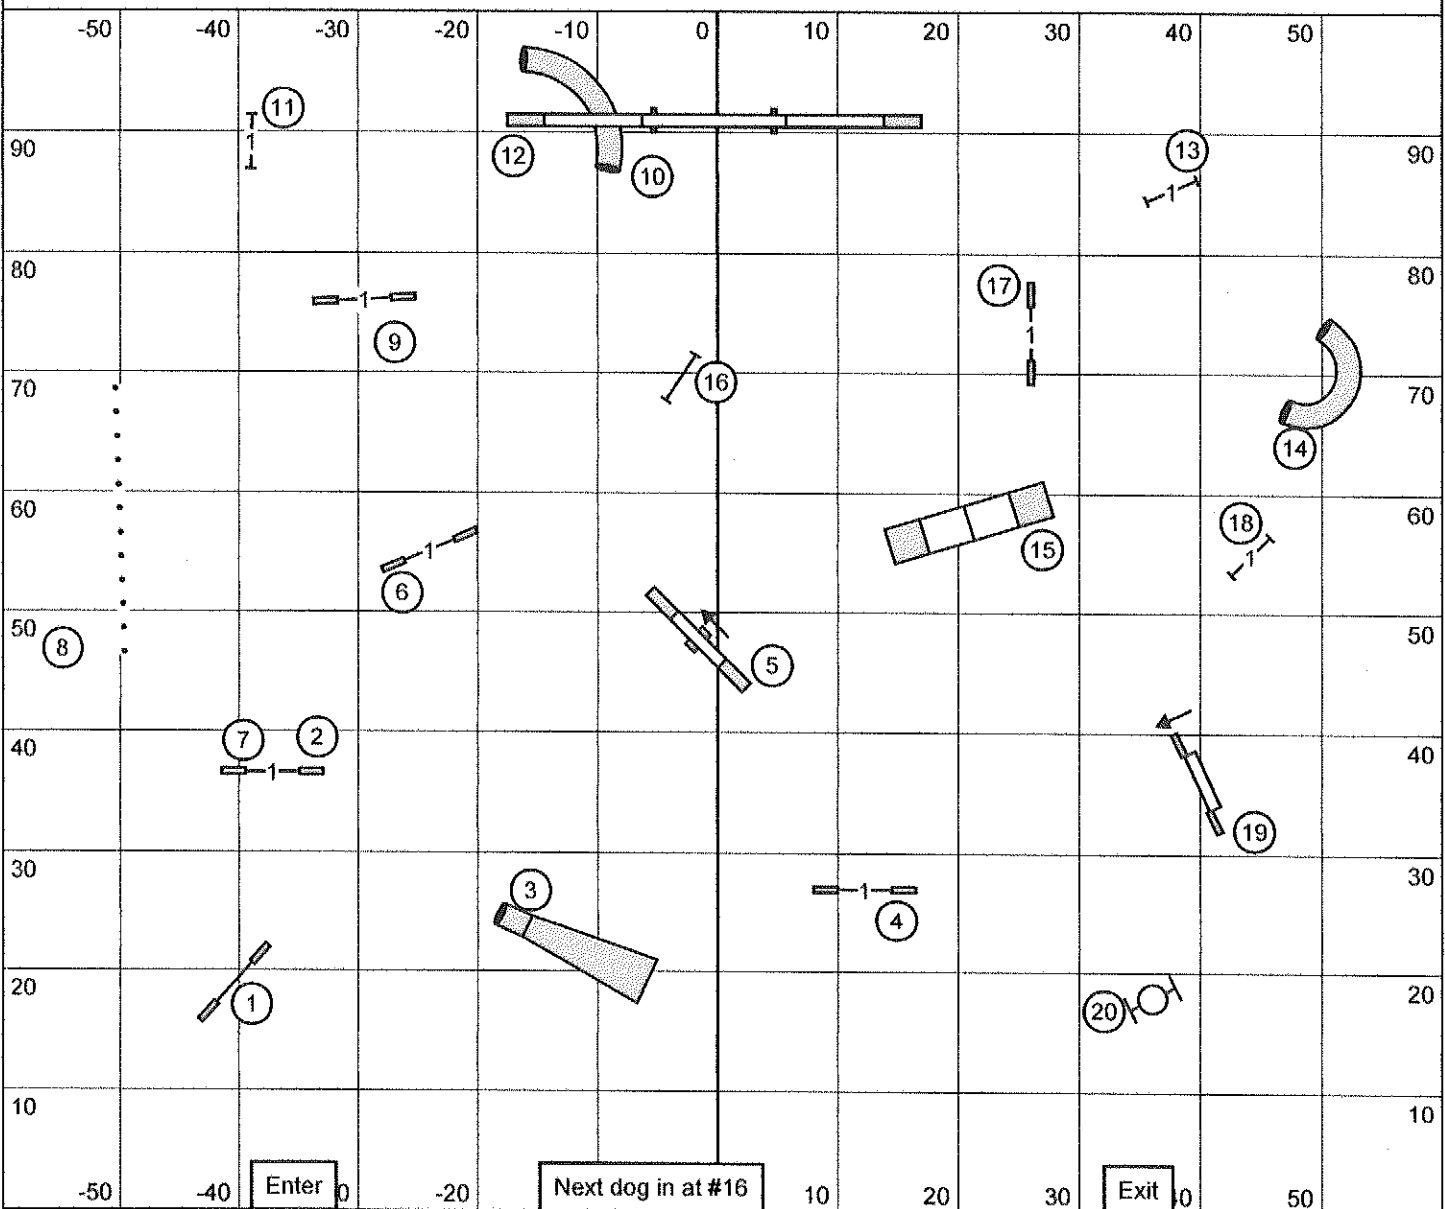

Friday Sept. 13, 2013

DAM/PVP Standard

TRACS

Judge: Sue Eastman

Friday Sept. 13, 2013

DAM/PVP Gamblers

1-3-5-7 pt system (weaves-7pts)
 Closing: Joker 5pts 1-2a-3a; 10pts 1-2b-3a or 1-2a-3b; 15pts 1-2b-3b
 Ch 22/26- opening 25 sec / closing 12sec
 Ch16- Opening 28 sec/ closing 13sec
 Ch12-Opening 31sec/ closing 15 sec
 Perf 16/22 - opening 25 sec / closing 14 sec
 Perf 12 - Opening 28 sec/ closing 15 sec
 Perf 8 - Opening 31sec / closing 17 sec