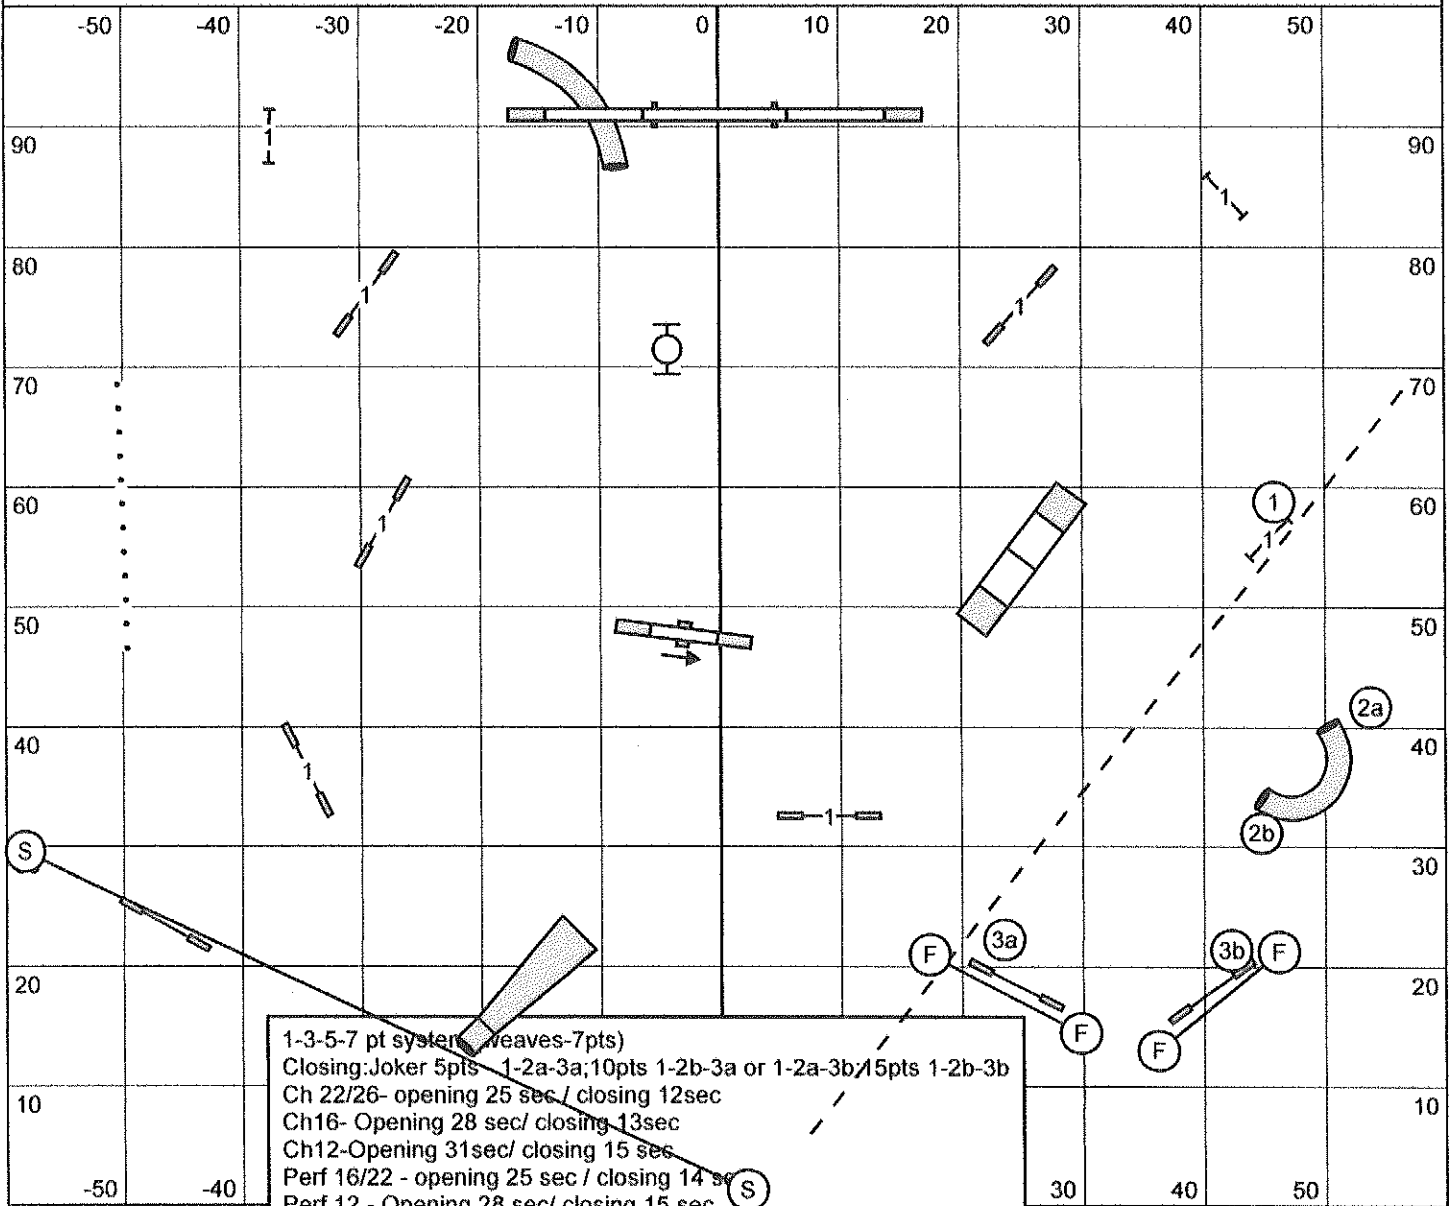

Friday Sept. 13, 2013

DAM/PVP Standard

TRACS

Judge: Sue Eastman

Friday Sept. 13, 2013

DAM/PVP Gamblers

1-3-5-7 pt system (weaves-7pts)
 Closing: Joker 5pts 1-2a-3a; 10pts 1-2b-3a or 1-2a-3b; 15pts 1-2b-3b
 Ch 22/26- opening 25 sec / closing 12sec
 Ch16- Opening 28 sec/ closing 13sec
 Ch12-Opening 31sec/ closing 15 sec
 Perf 16/22 - opening 25 sec / closing 14 sec
 Perf 12 - Opening 28 sec/ closing 15 sec
 Perf 8 - Opening 31sec / closing 17 sec