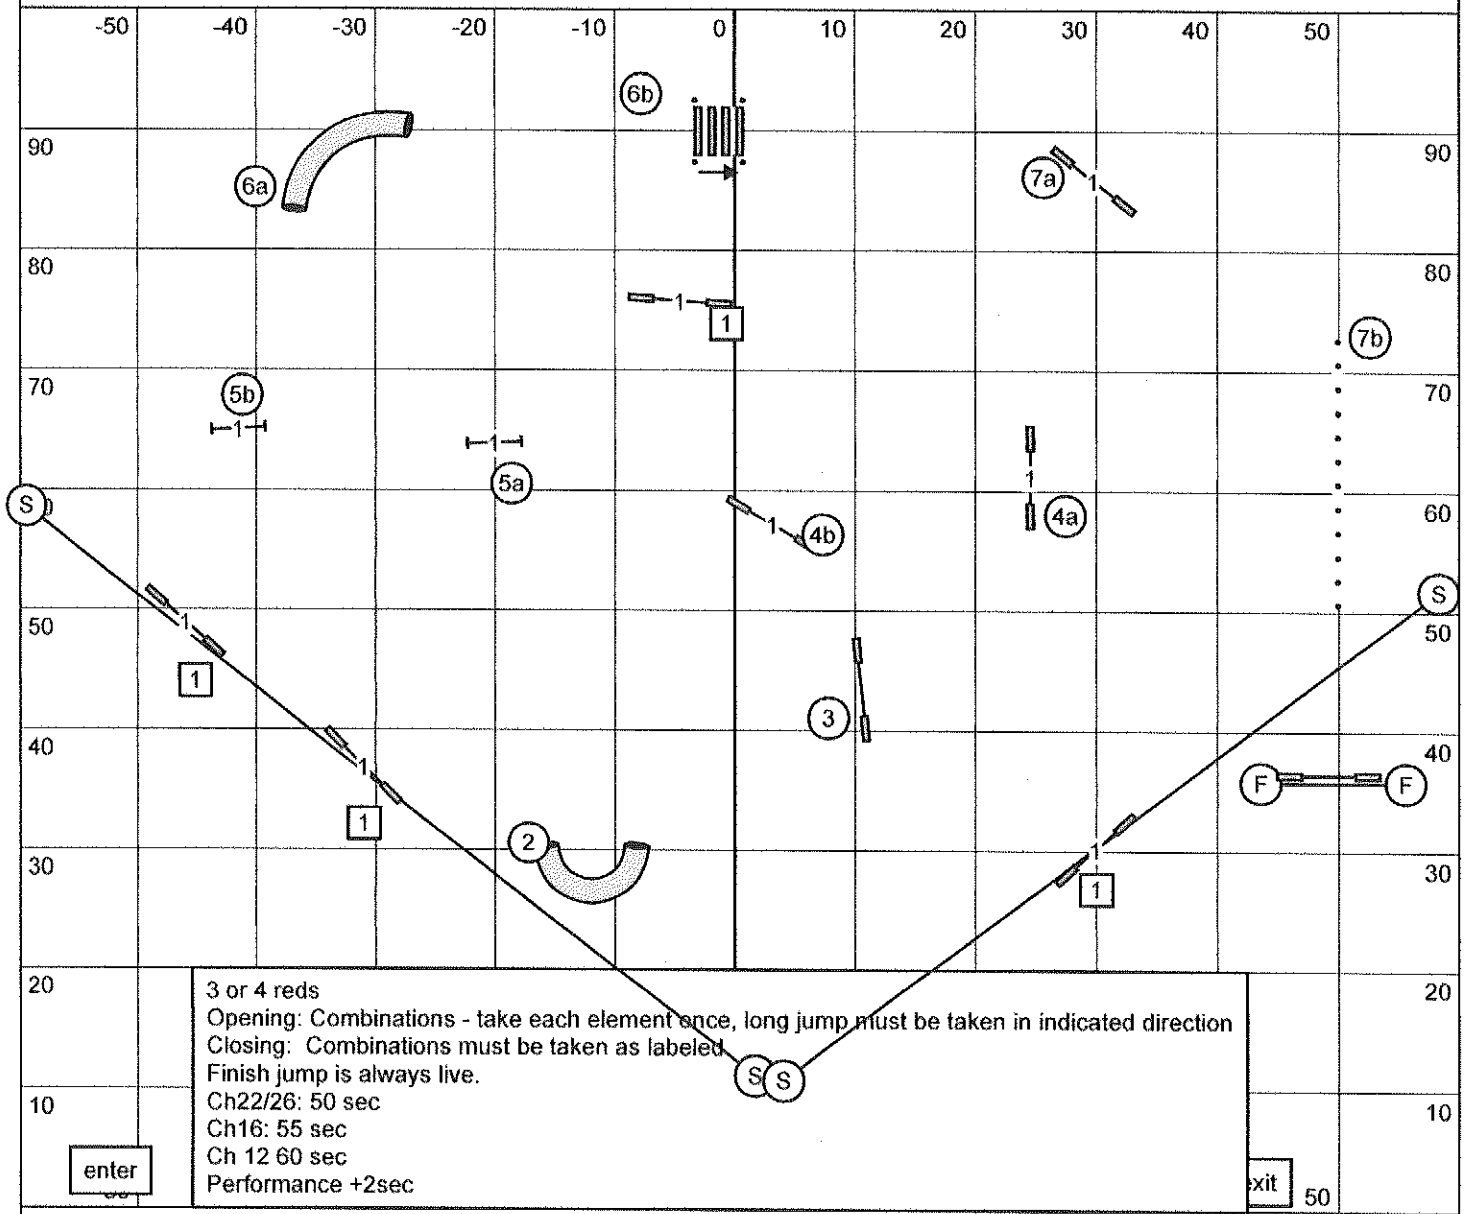

Saturday Sept. 14, 2013

DAM/PVP Snooker

TRACS

Judge: Sue Eastman