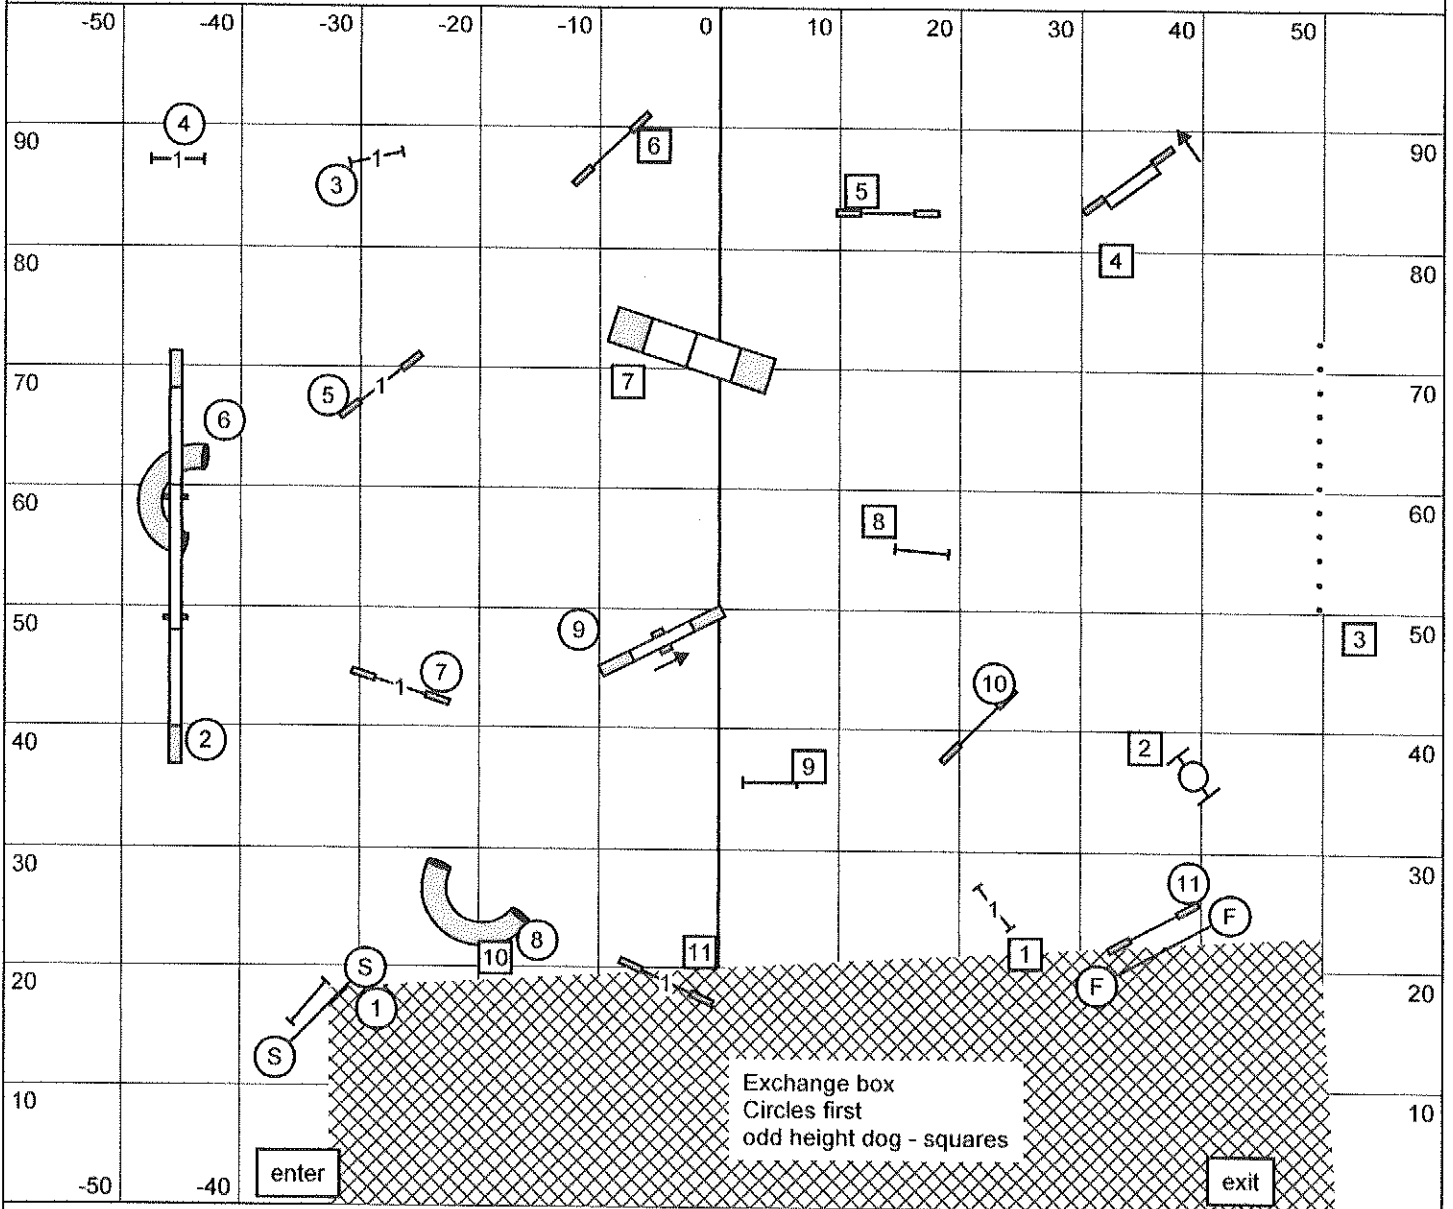

Saturday Sept. 14, 2013

DAM/PVP Relay

TRACS

Judge: Sue Eastman