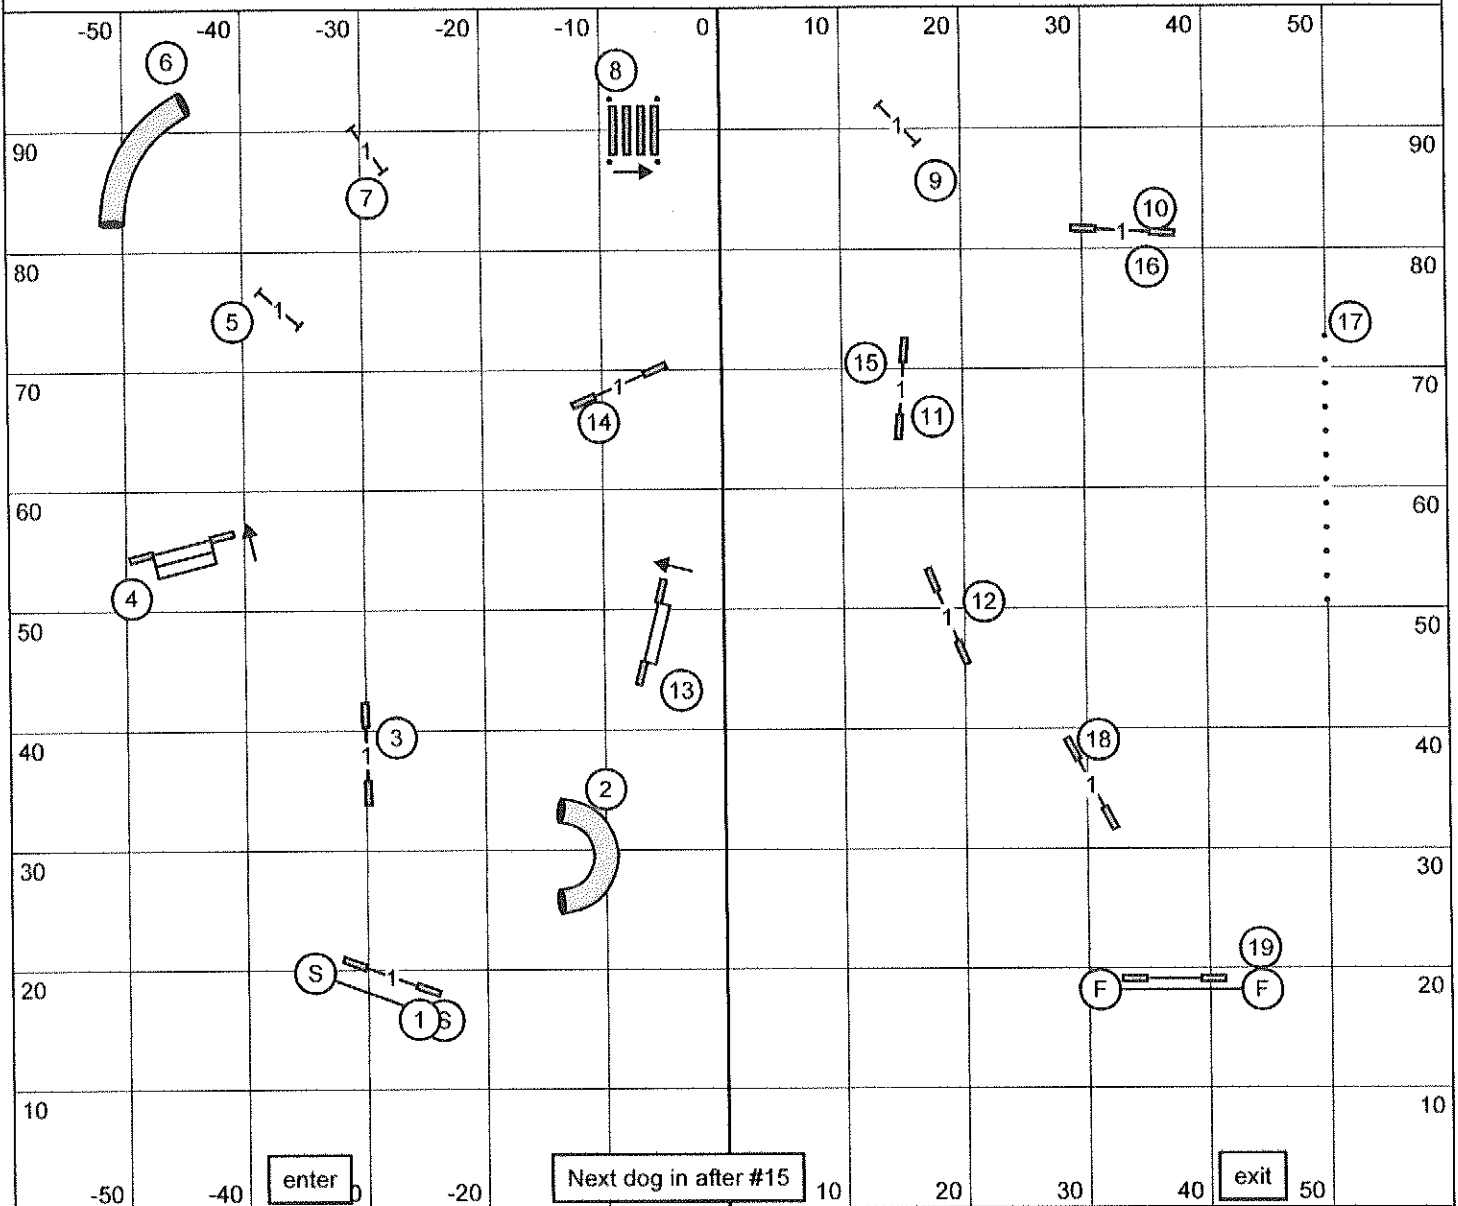

Saturday Sept. 14, 2013

DAM/PVP Jumpers

TRACS

Judge: Sue Eastman