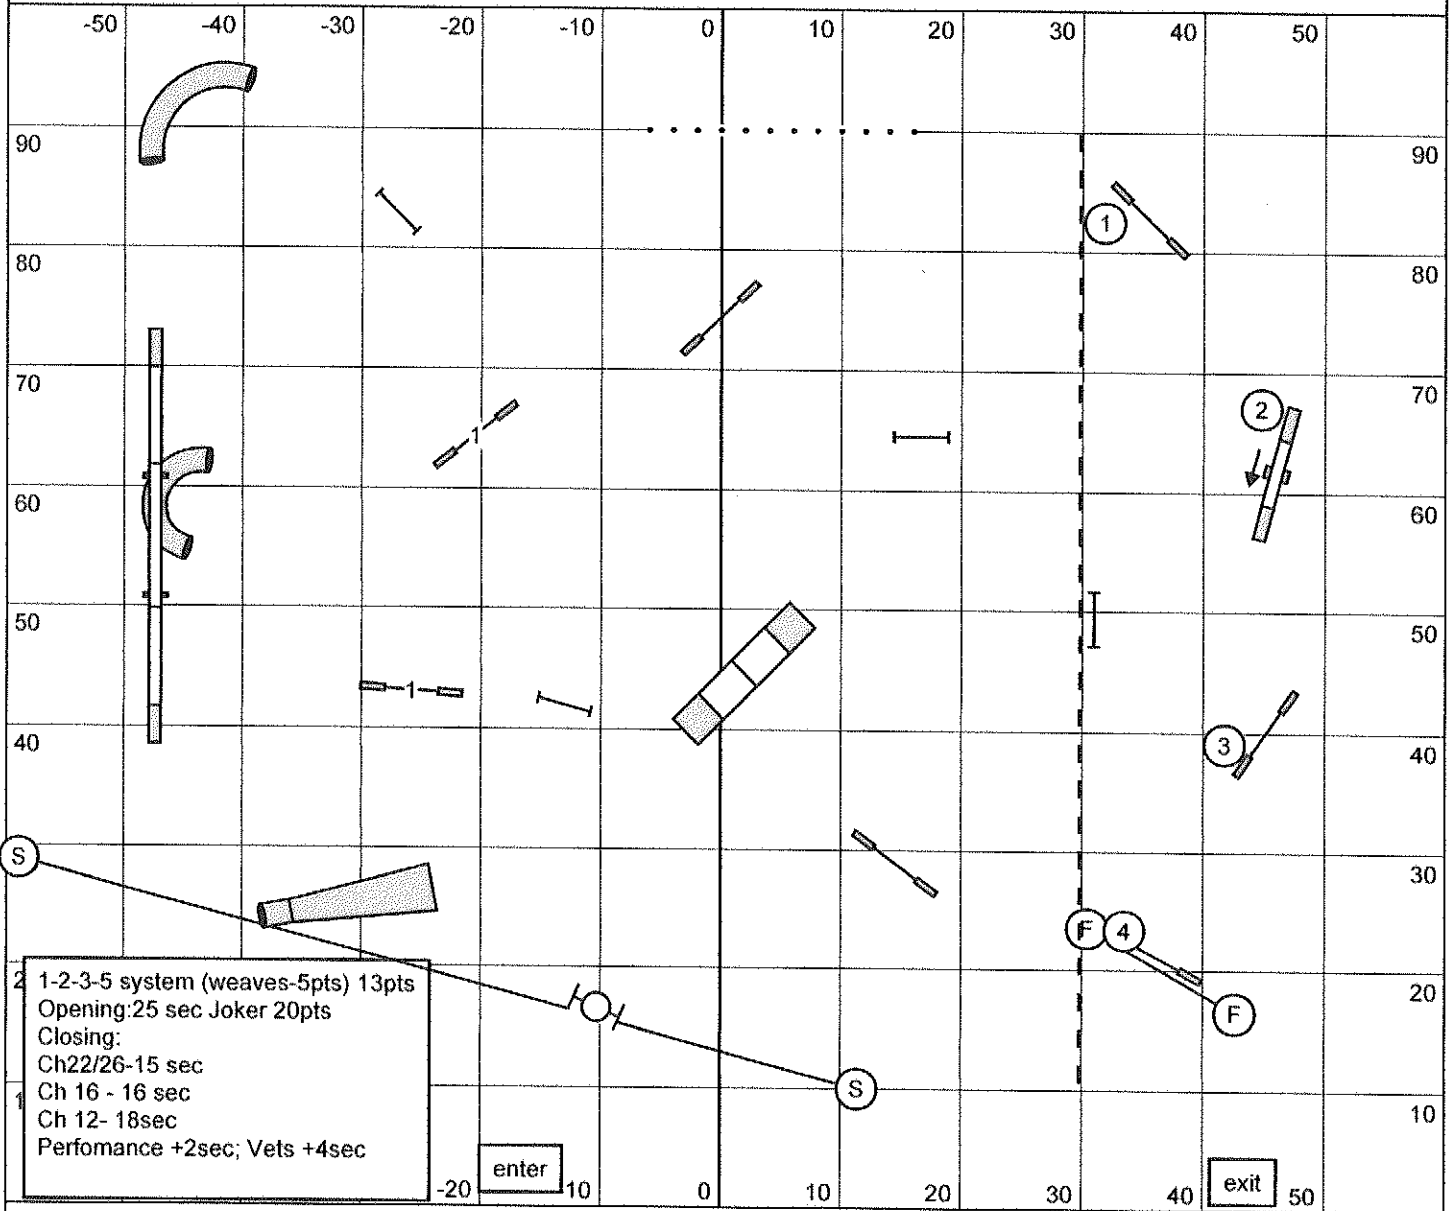

Sunday Sept. 15, 2013

Masters/P3 Gamblers

TRACS

Judge: Sue Eastman