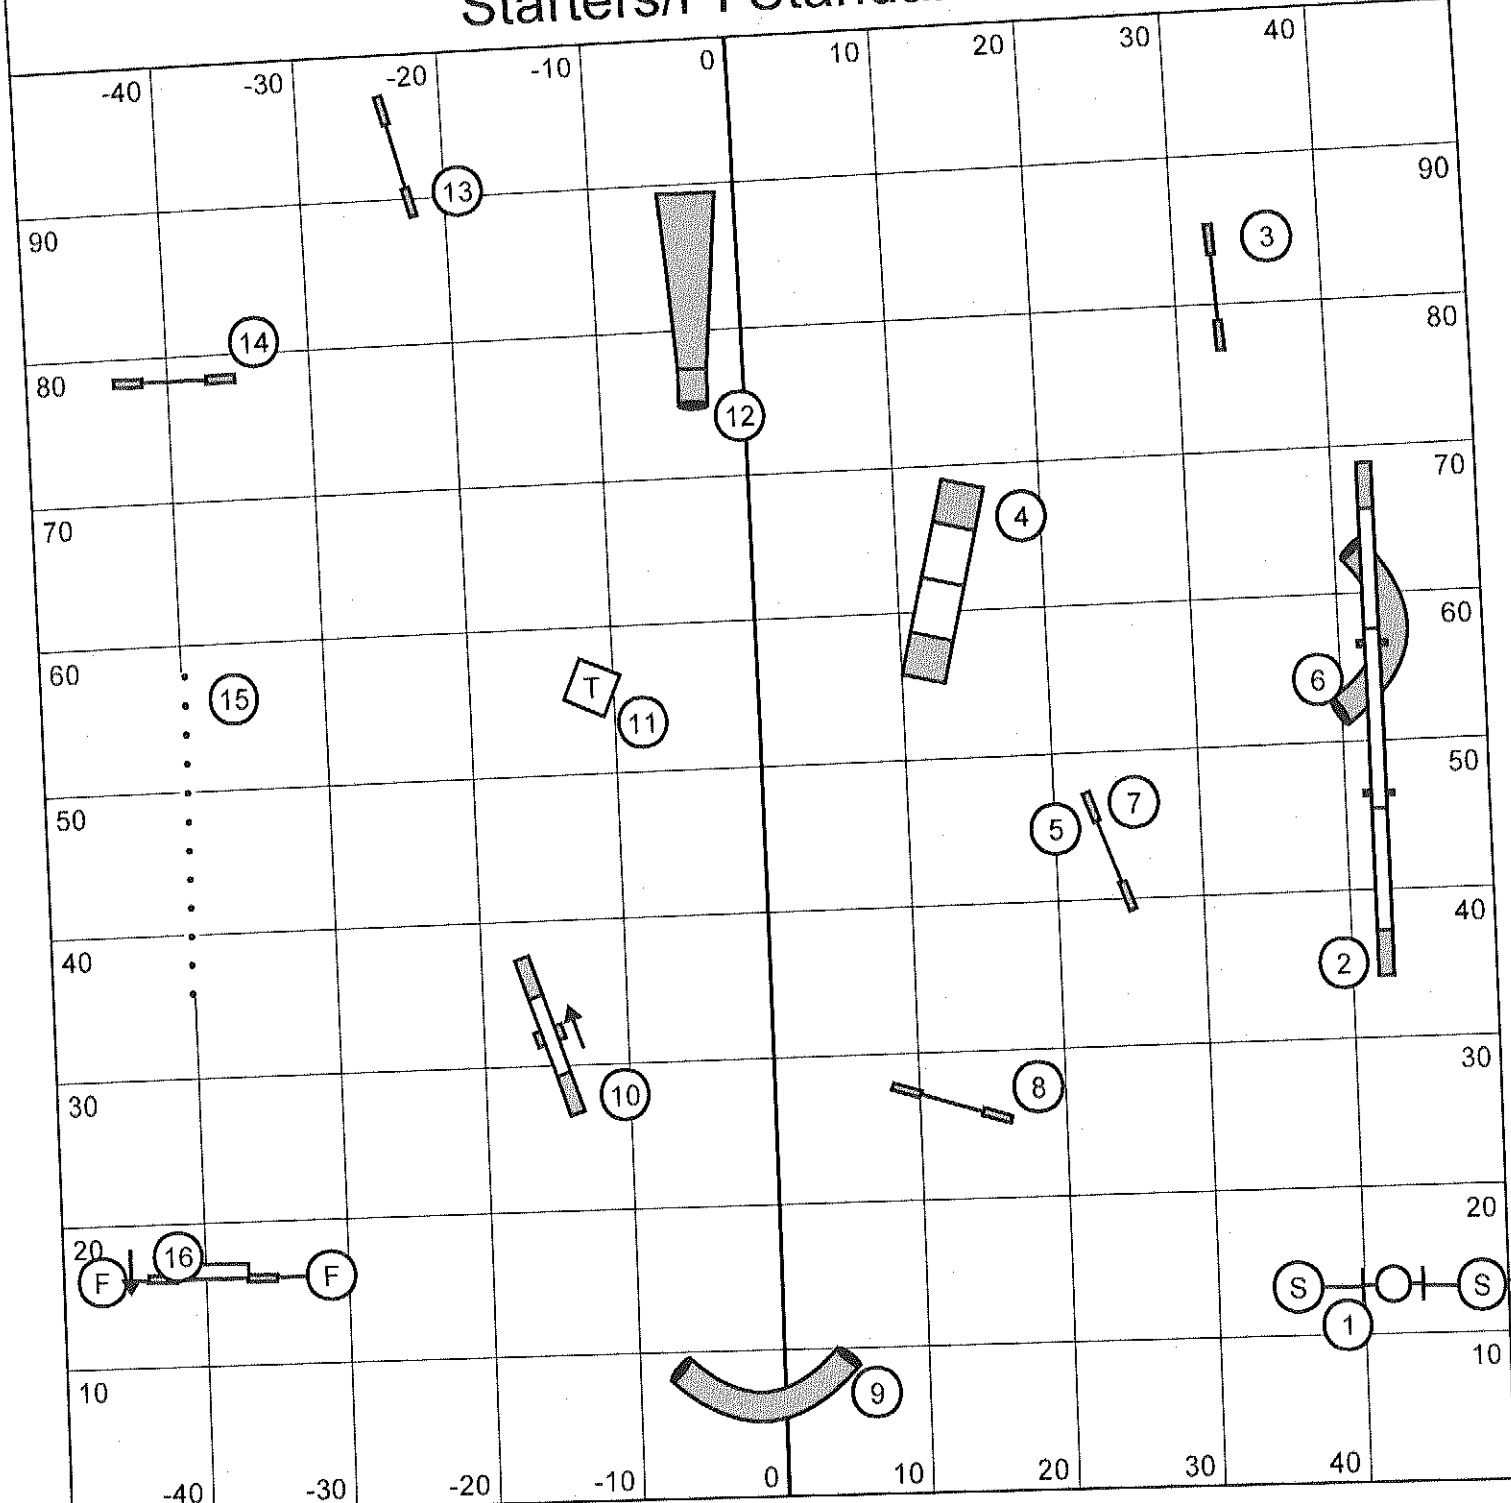

Starters/PI Standard

TRACS
 Friday September 13, 2013
 Ann E. Kitchen

Starters/PI Gamblers

1,3,5,7 points jumps-1, tire,tunnel,chute-3,
 contacts,weaves-5pts,dogwalk-7 pts
 opening 30 seconds
 closing: 22"/26" - 15 seconds
 16" - 16 sec 12" - 17 sec
 Pf. plus

TRACS
 Friday September 13, 2013
 Ann E. Kitchen

back to back contacts ok
 no consecutive contacts
 need 21 pts in opening
 plus joker to Q

Starters/PI Jumpers

TRACS

Friday September 13, 2013

Ann E. Kitchen