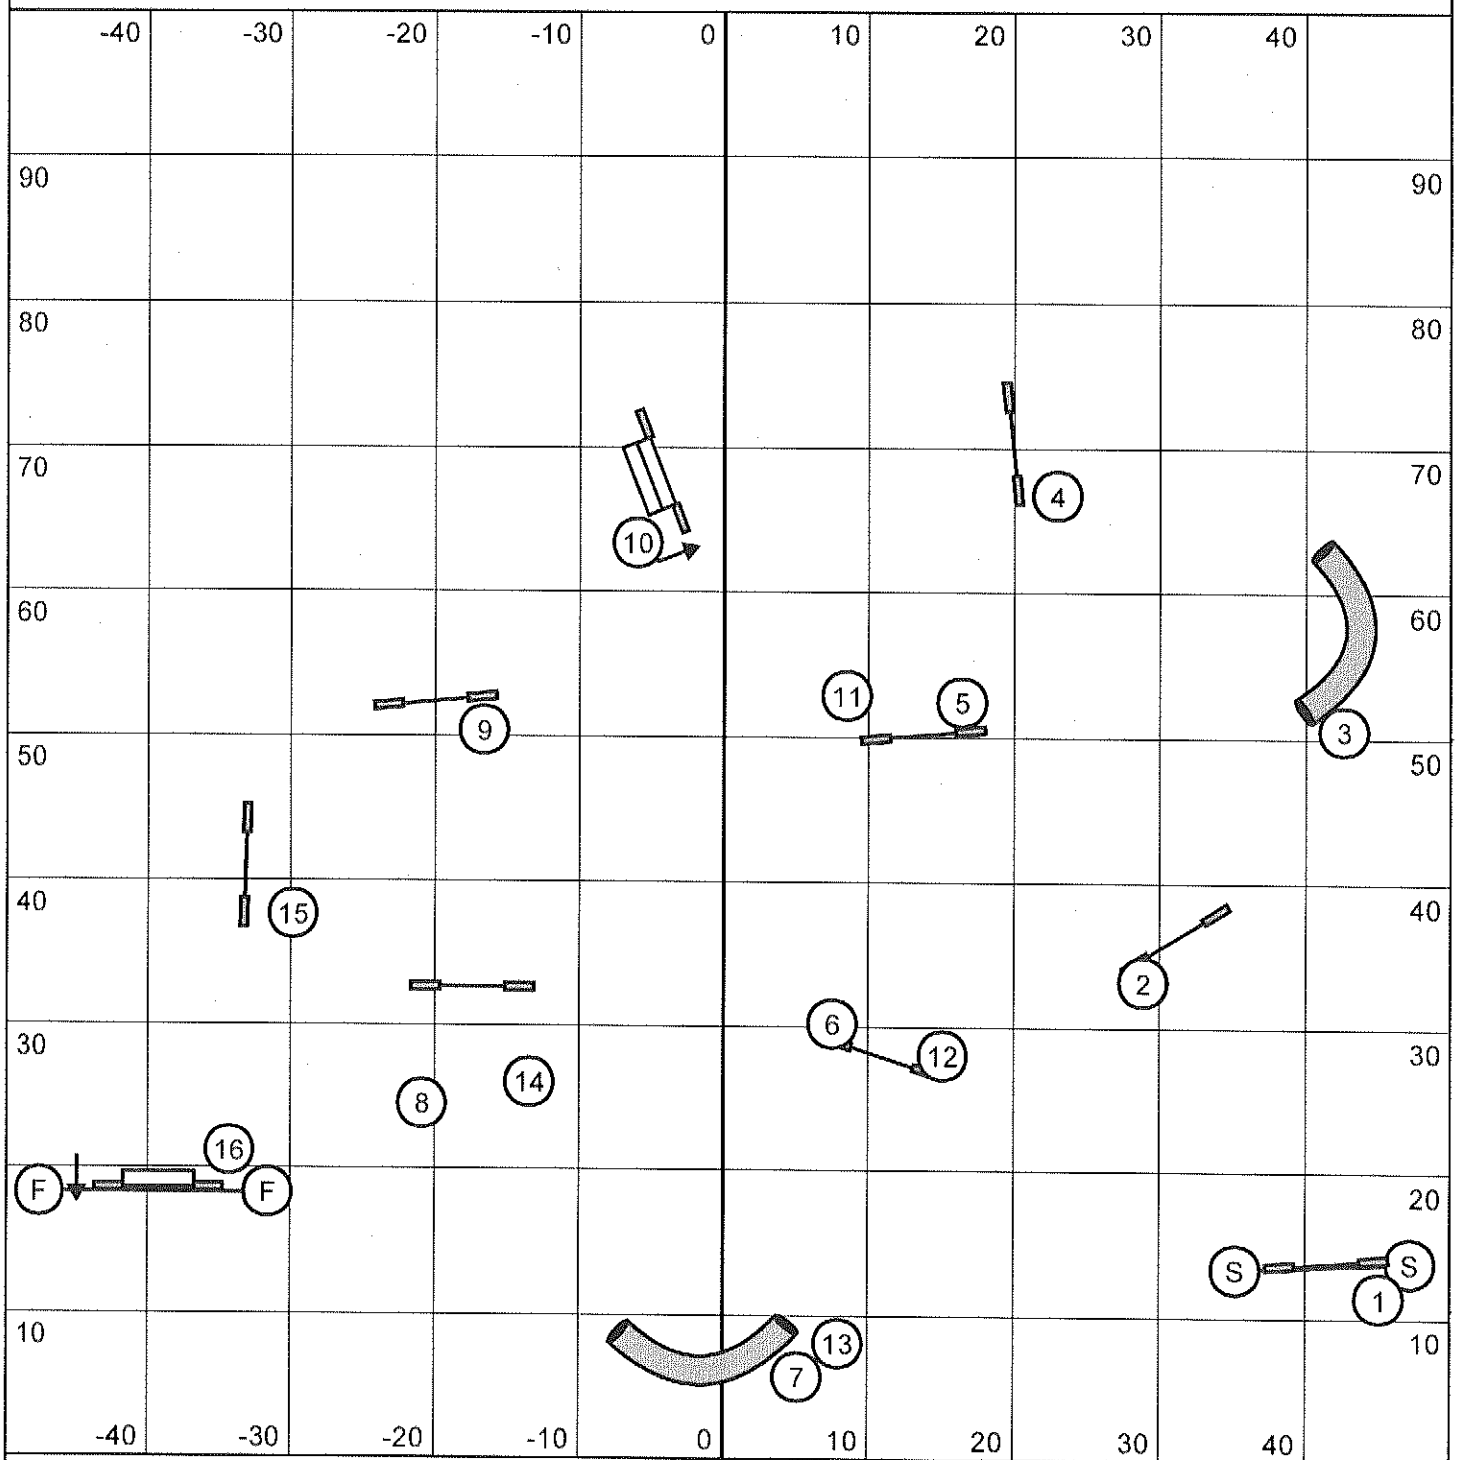

Starters/PI Standard

TRACS
 Friday September 13, 2013
 Ann E. Kitchen

Starters/PI Gamblers

1,3,5,7 points jumps-1, tire,tunnel,chute-3,
 contacts,weaves-5pts,dogwalk-7 pts
 opening 30 seconds
 closing: 22"/26" - 15 seconds
 16" - 16 sec 12" - 17 sec
 Pf. plus

TRACS
 Friday September 13, 2013
 Ann E. Kitchen

back to back contacts ok
 no consecutive contacts
 need 21 pts in opening
 plus joker to Q

Starters/PI Jumpers

TRACS

Friday September 13, 2013

Ann E. Kitchen