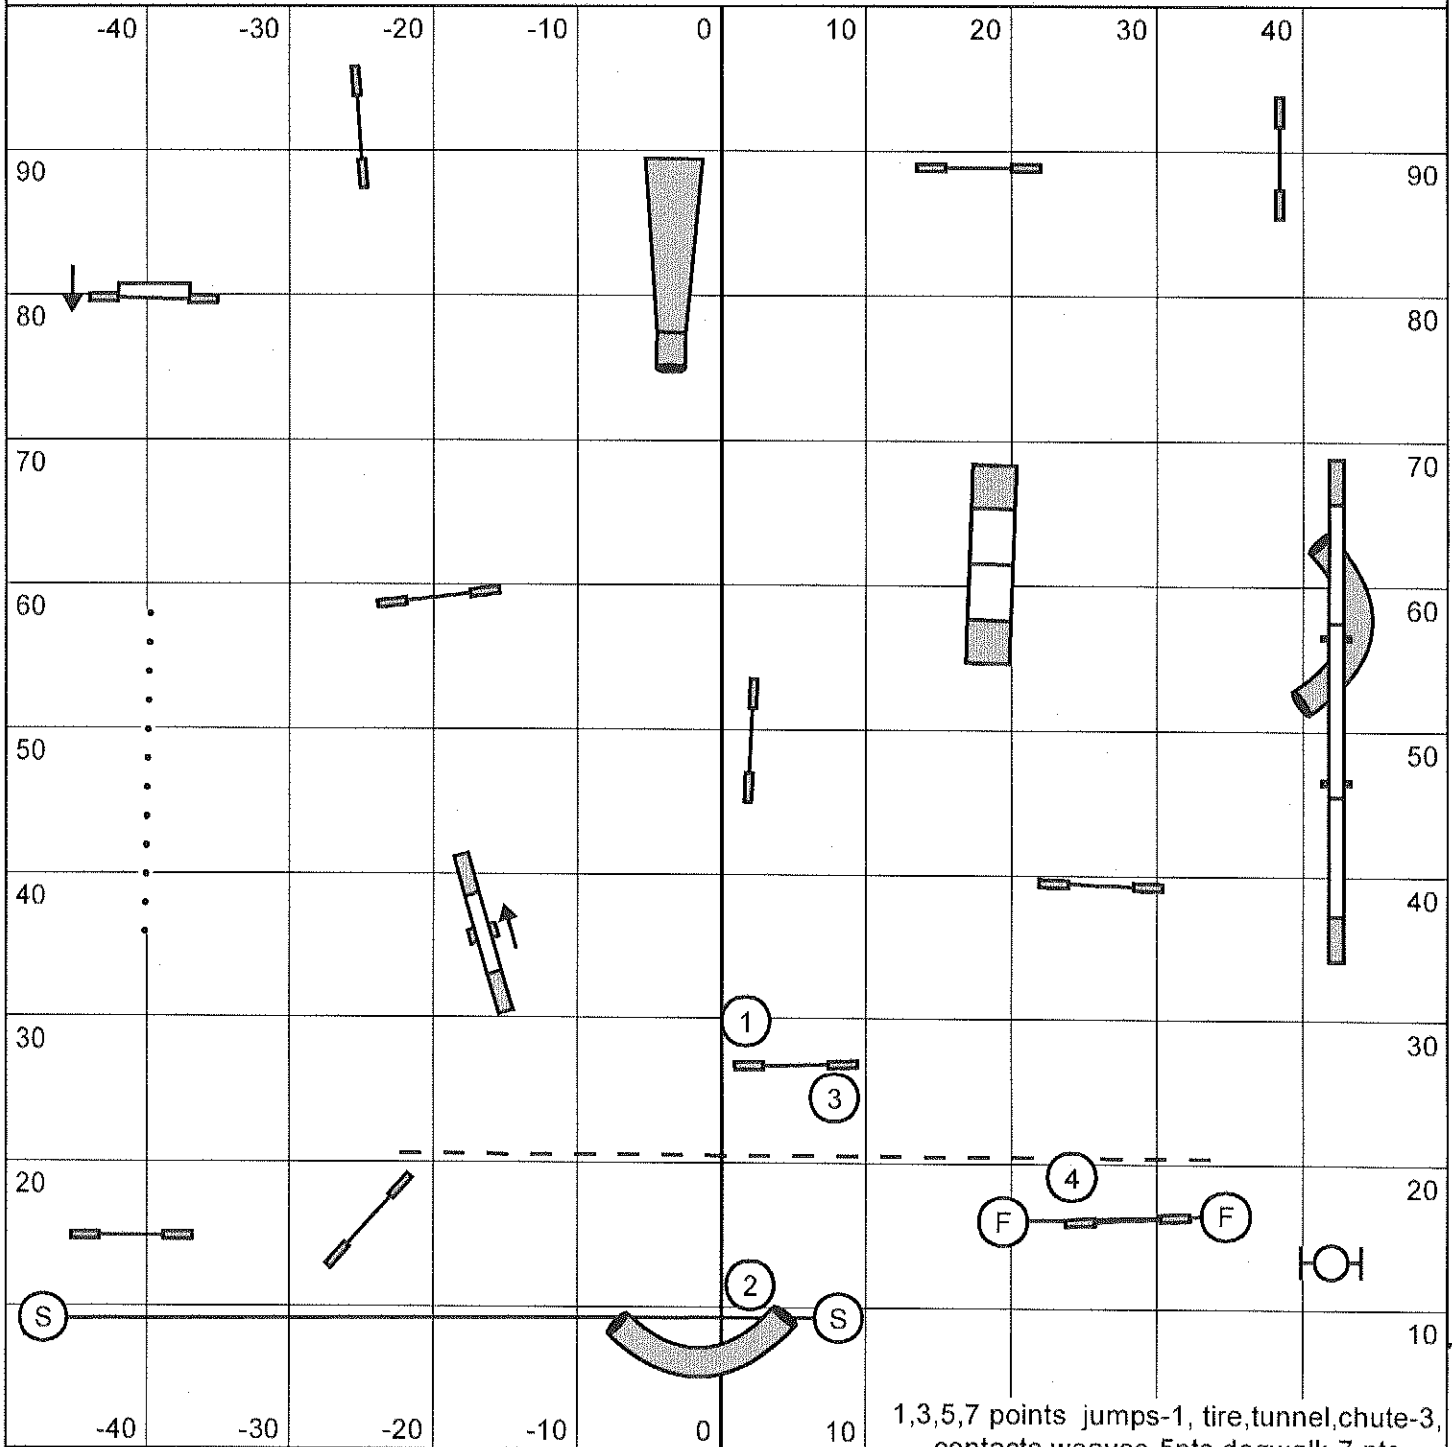

Starters/PI Standard

TRACS
 Friday September 13, 2013
 Ann E. Kitchen

Starters/PI Gamblers

1,3,5,7 points jumps-1, tire,tunnel,chute-3,
 contacts,weaves-5pts,dogwalk-7 pts
 opening 30 seconds
 closing: 22"/26" - 15 seconds
 16" - 16 sec 12" - 17 sec
 Pf. plus

TRACS
 Friday September 13, 2013
 Ann E. Kitchen

back to back contacts ok
 no consecutive contacts
 need 21 pts in opening
 plus joker to Q

Starters/PI Jumpers

TRACS

Friday September 13, 2013

Ann E. Kitchen