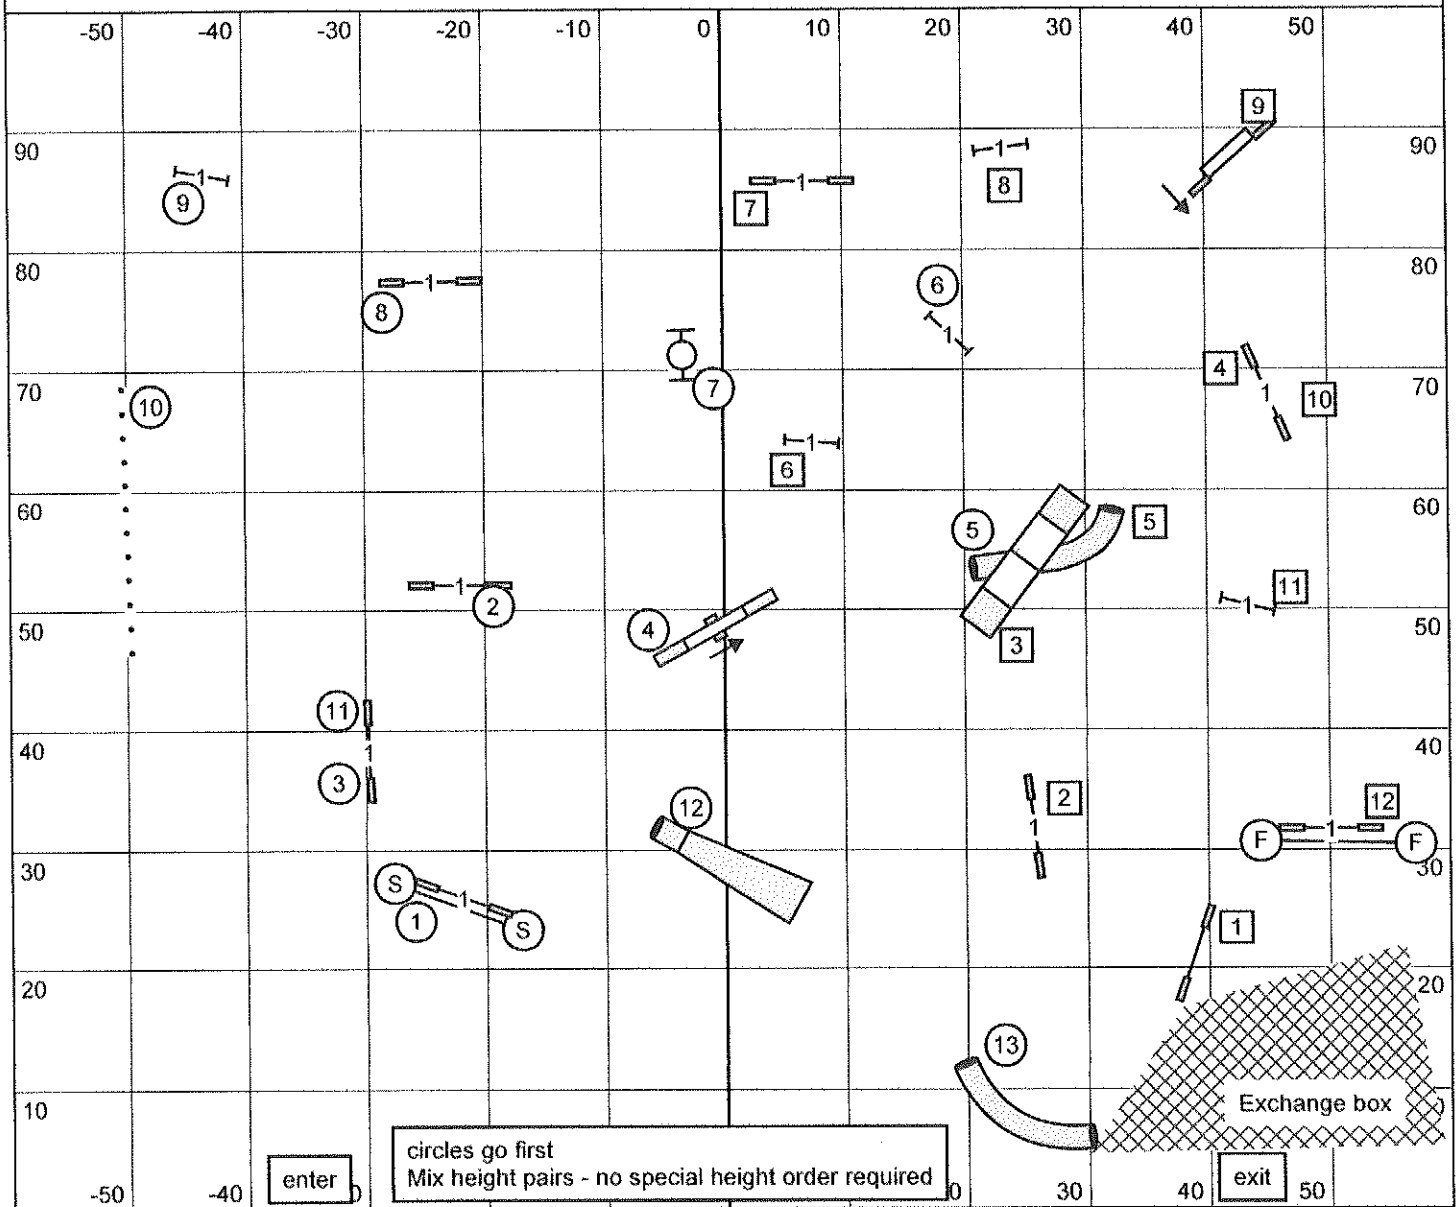

Friday Sept. 13, 2013

Masters/P3/Vets Jumpers

TRACS

Judge: Sue Eastman

Friday Sept. 13, 2013

Masters/P3 Relay

TRACS

Judge: Sue Eastman