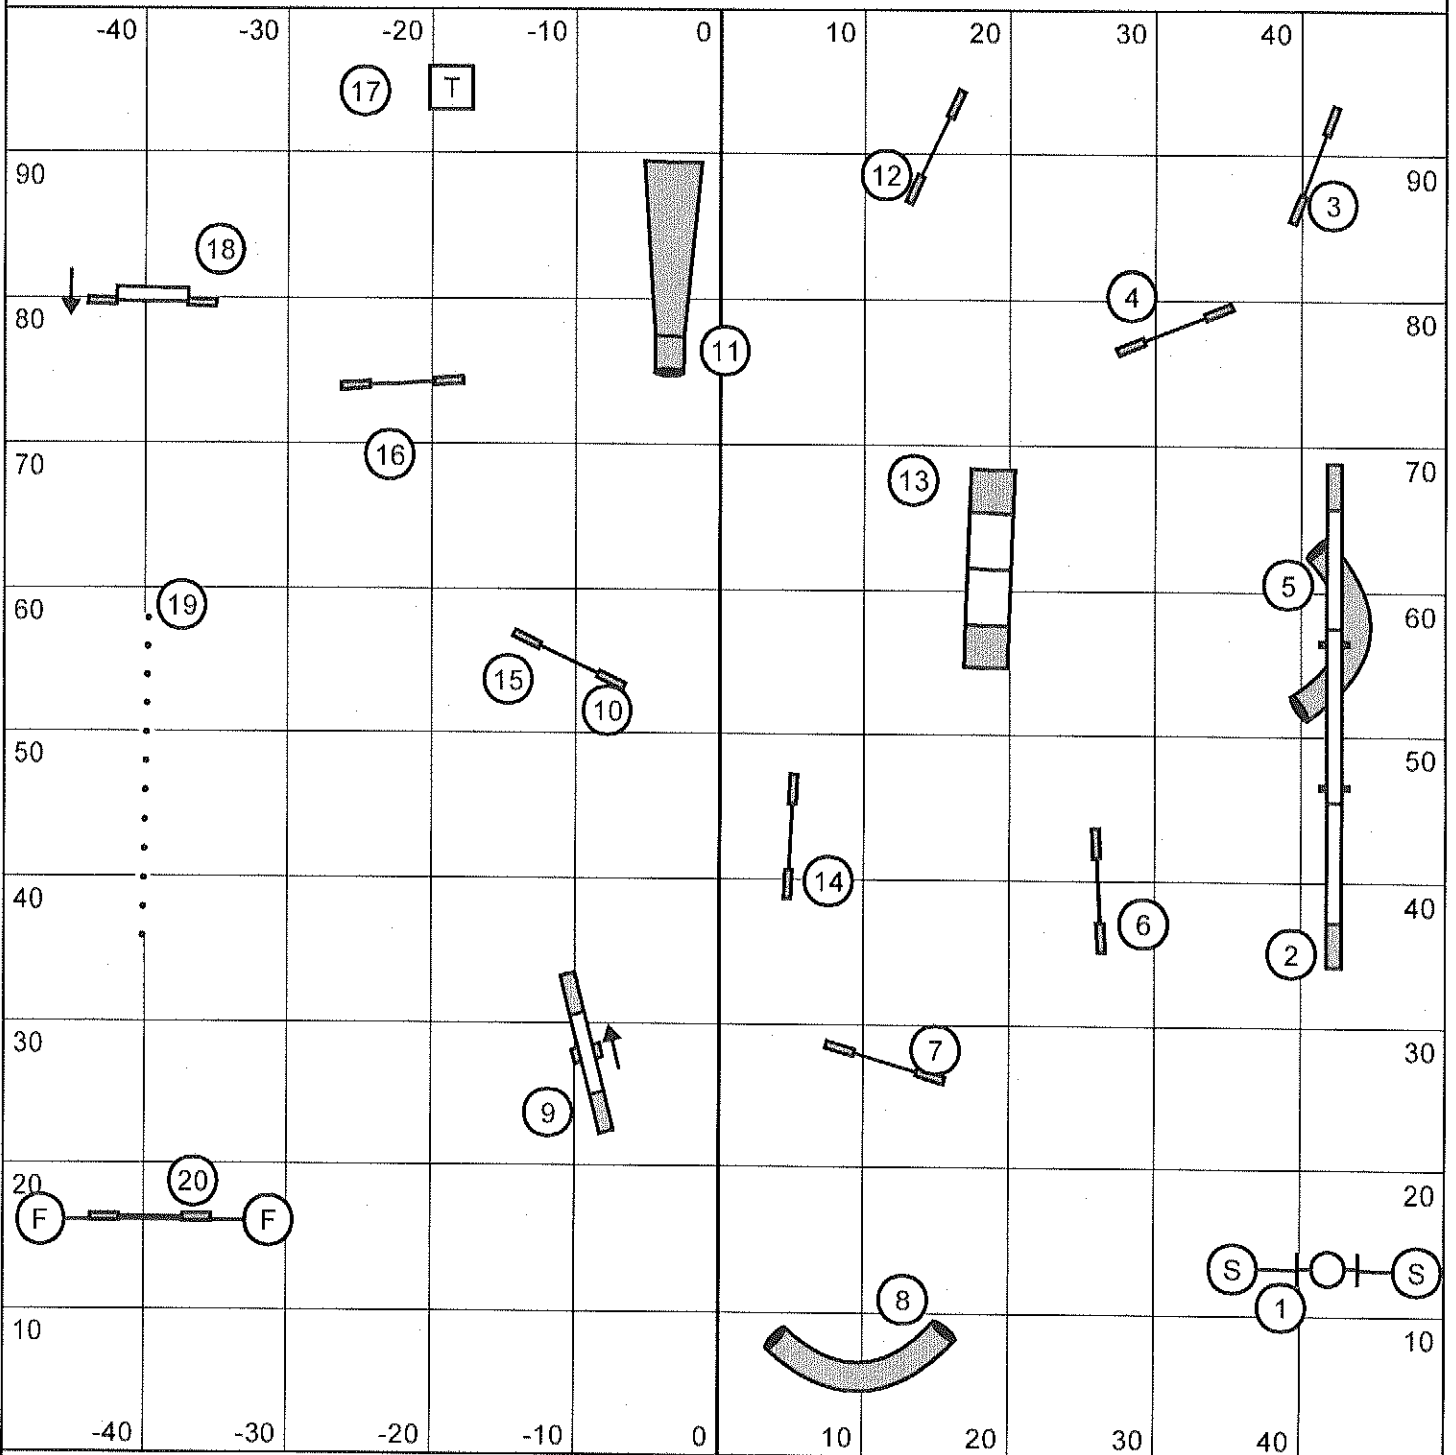

CLUB COPIES

Advanced/PII Standard

TRACS

Friday September 13, 2013

Ann E. Kitchen