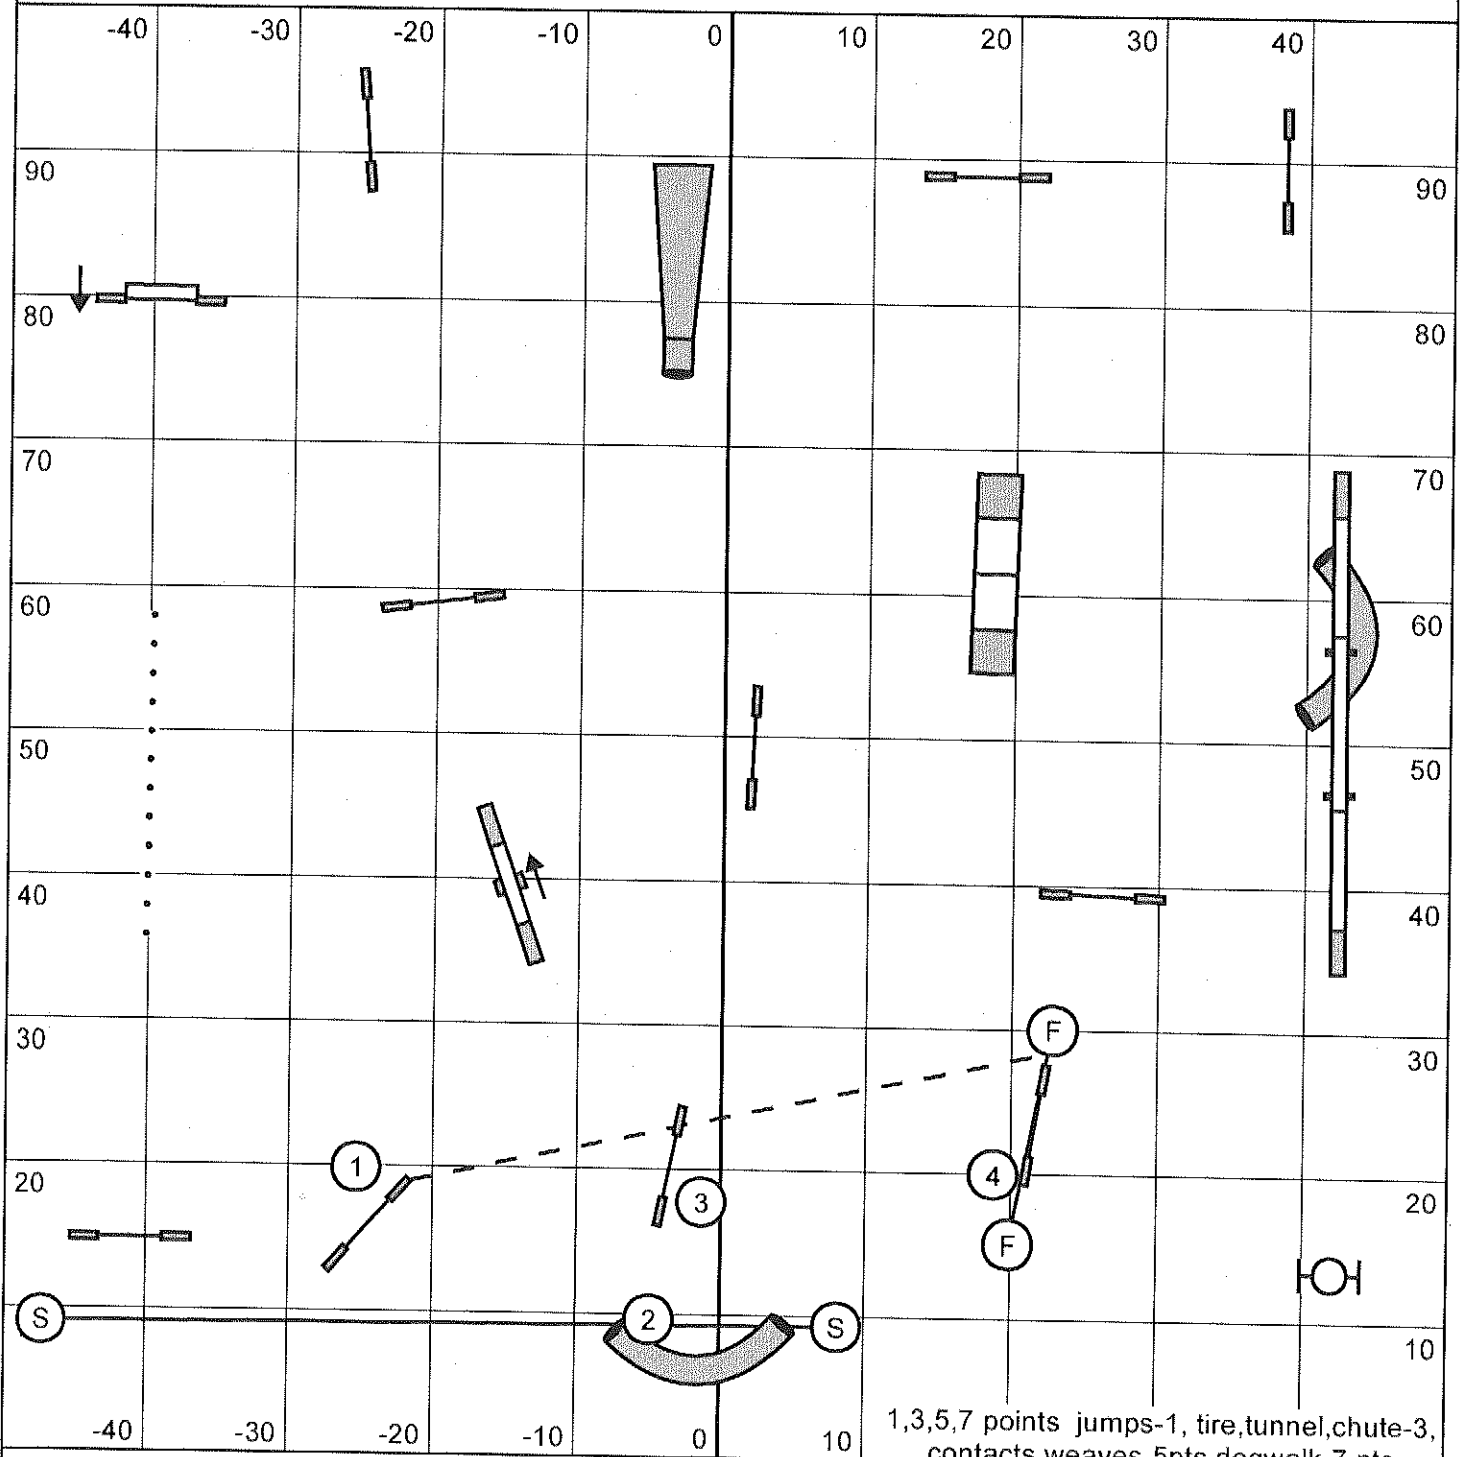

# Advanced/PII Gamblers

1,3,5,7 points jumps-1, tire,tunnel,chute-3,  
 contacts,weaves-5pts,dogwalk-7 pts  
 opening 30 seconds  
 closing: 22"/26" - 16 seconds  
 16" - 17 sec 12" - 18 sec  
 Pf. plus