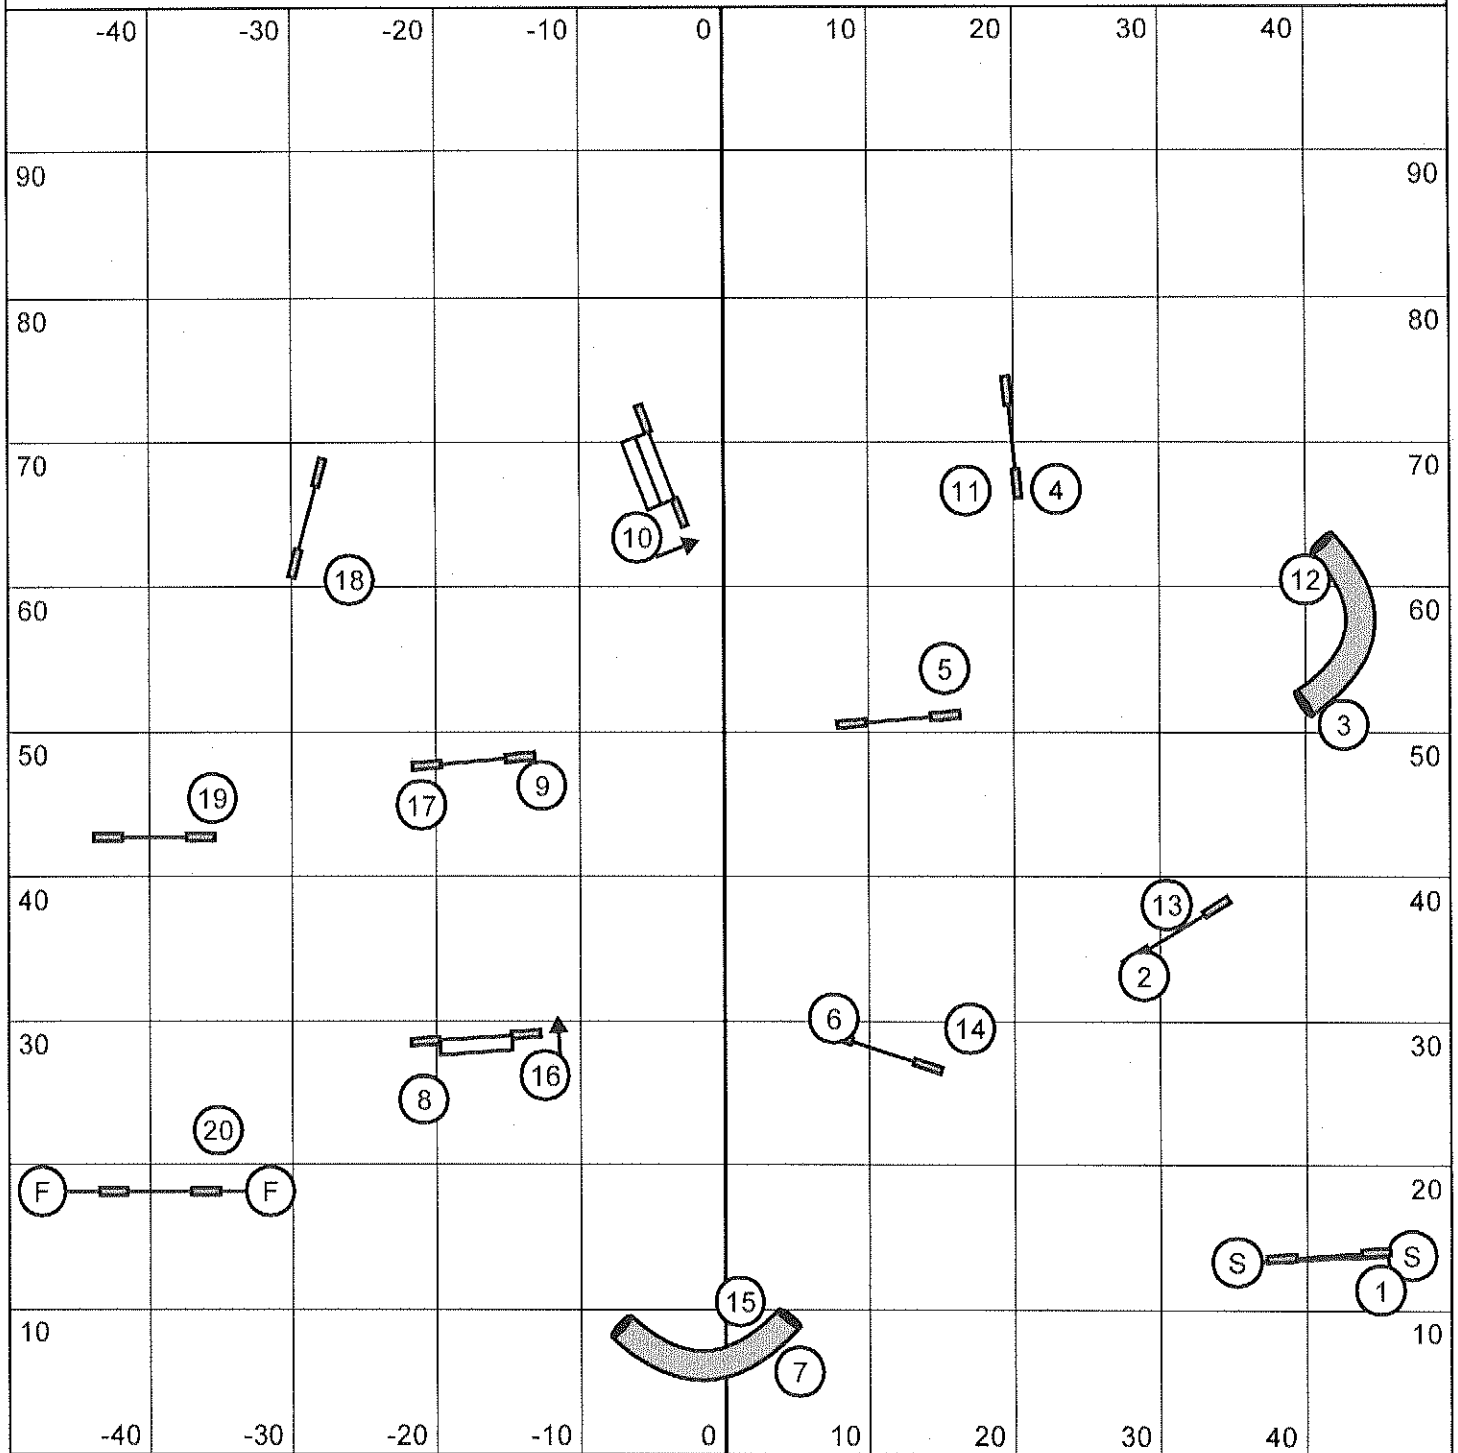

Advanced/PII Jumpers

TRACS

Friday September 13, 2013

Ann E. Kitchen