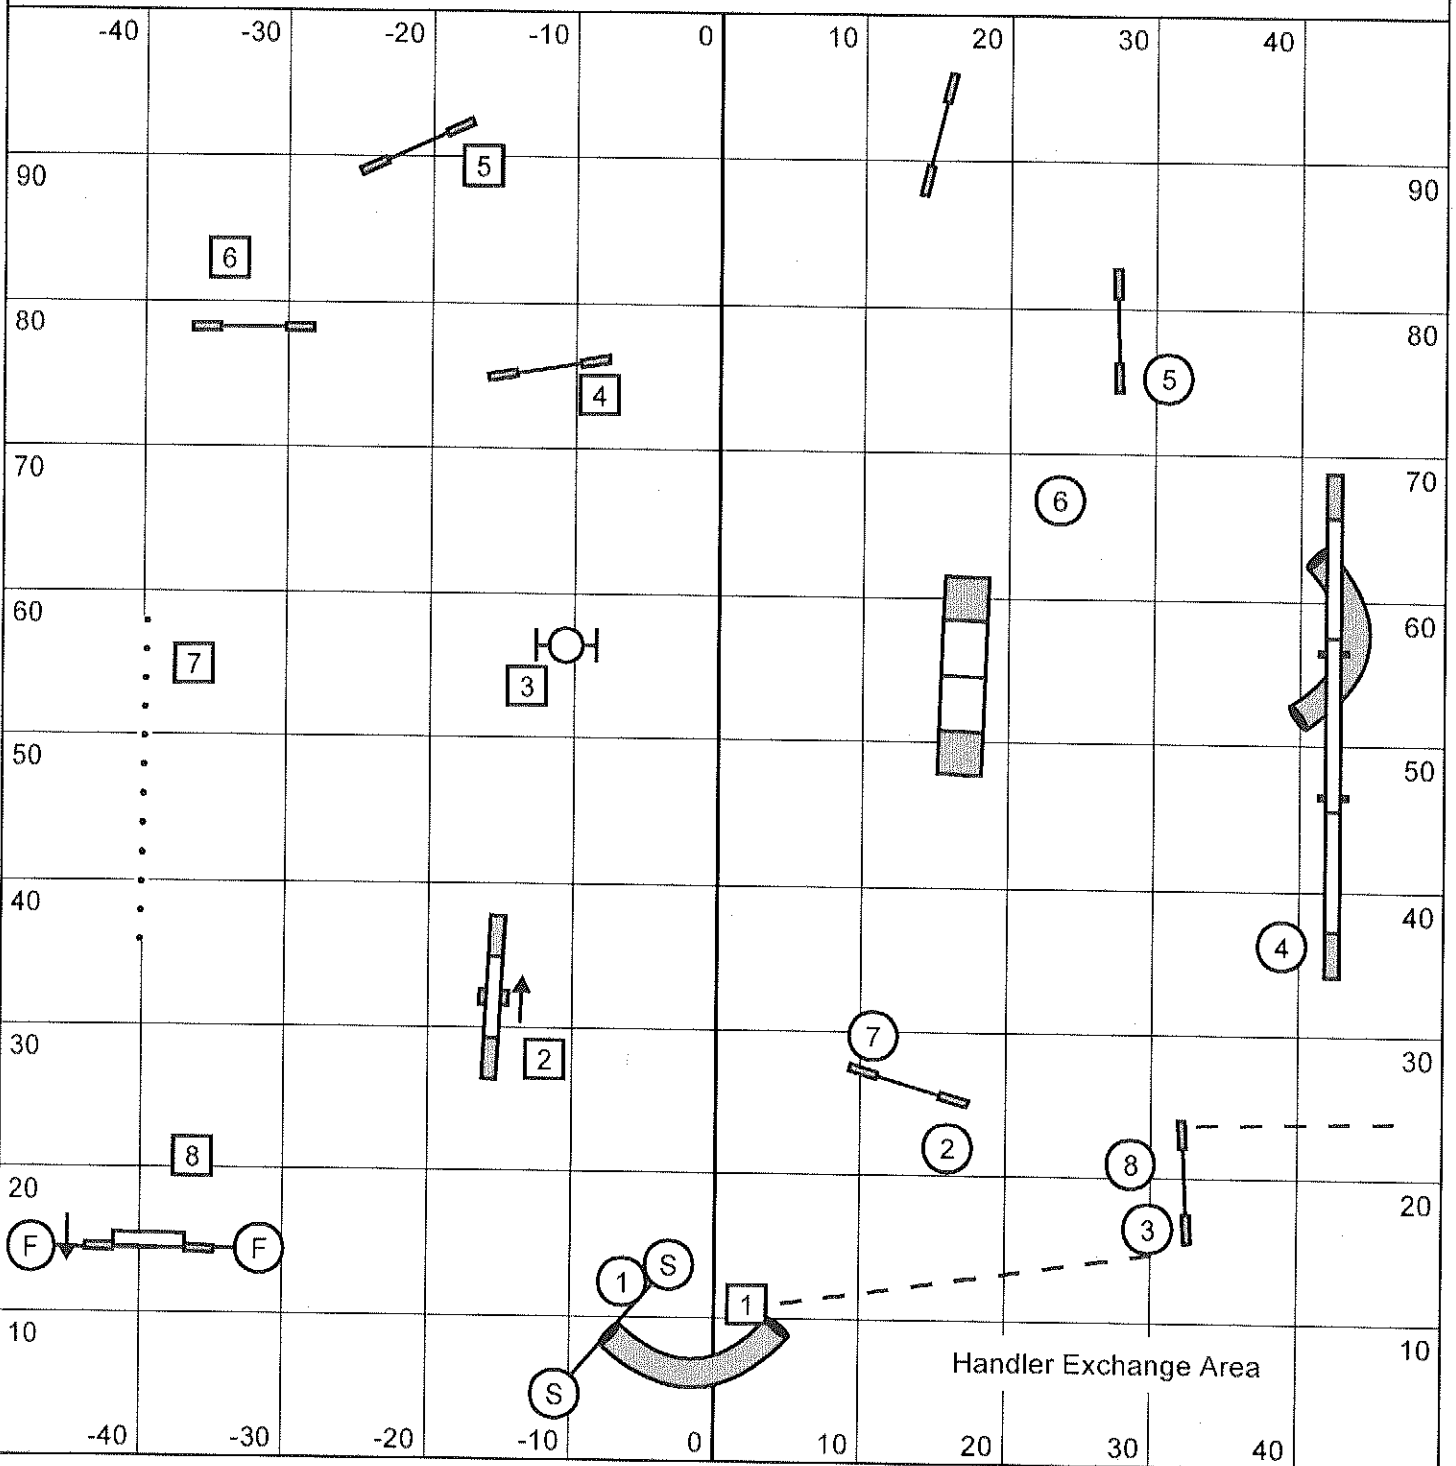

Advanced/PII Pairs

Handler Exchange Area

TRACS
Friday September 13, 2013
Ann E. Kitchen

First Dog Circles
Second Dog Squares
Mixed Height pairs may choose